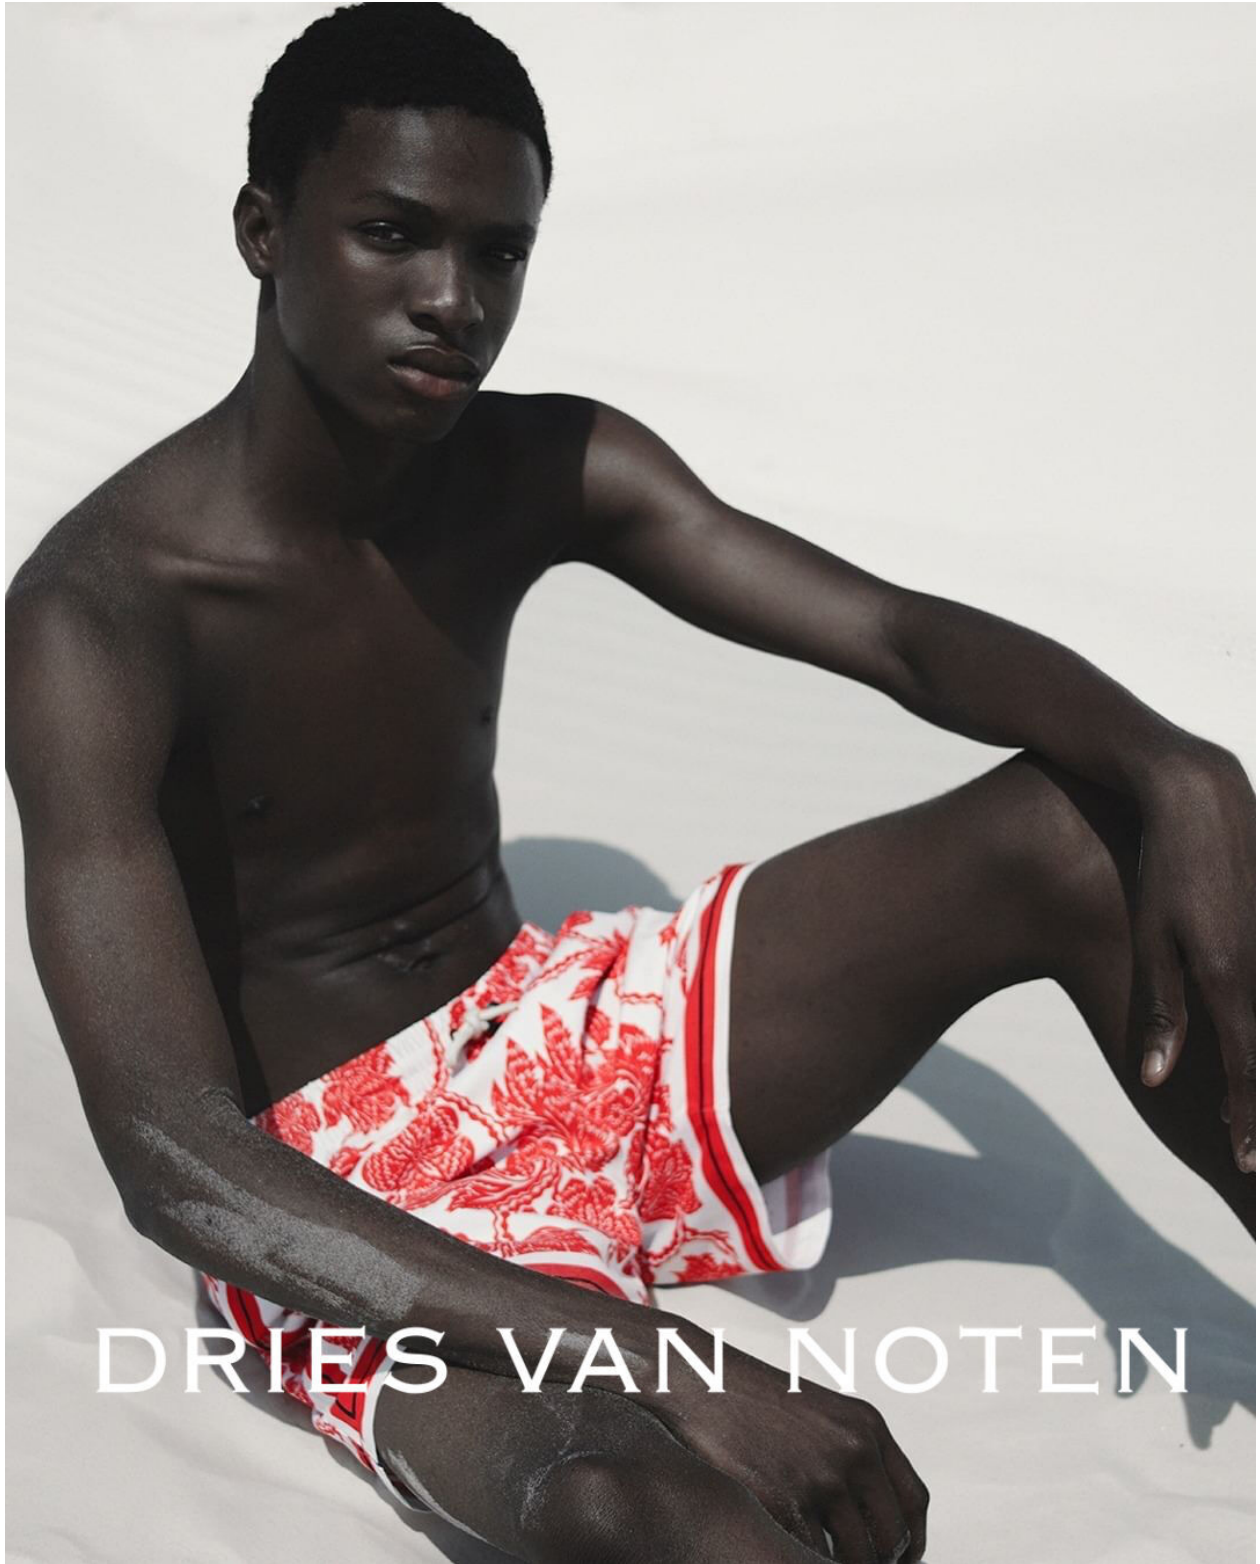

AYOMIDE

height 6'1" · bust 34" · waist 28" · hips 34.5" · suit 46
shoes size 45 EU/13.5 US/9.5 UK · hair black · eyes brown

DRIES VAN NOTEN