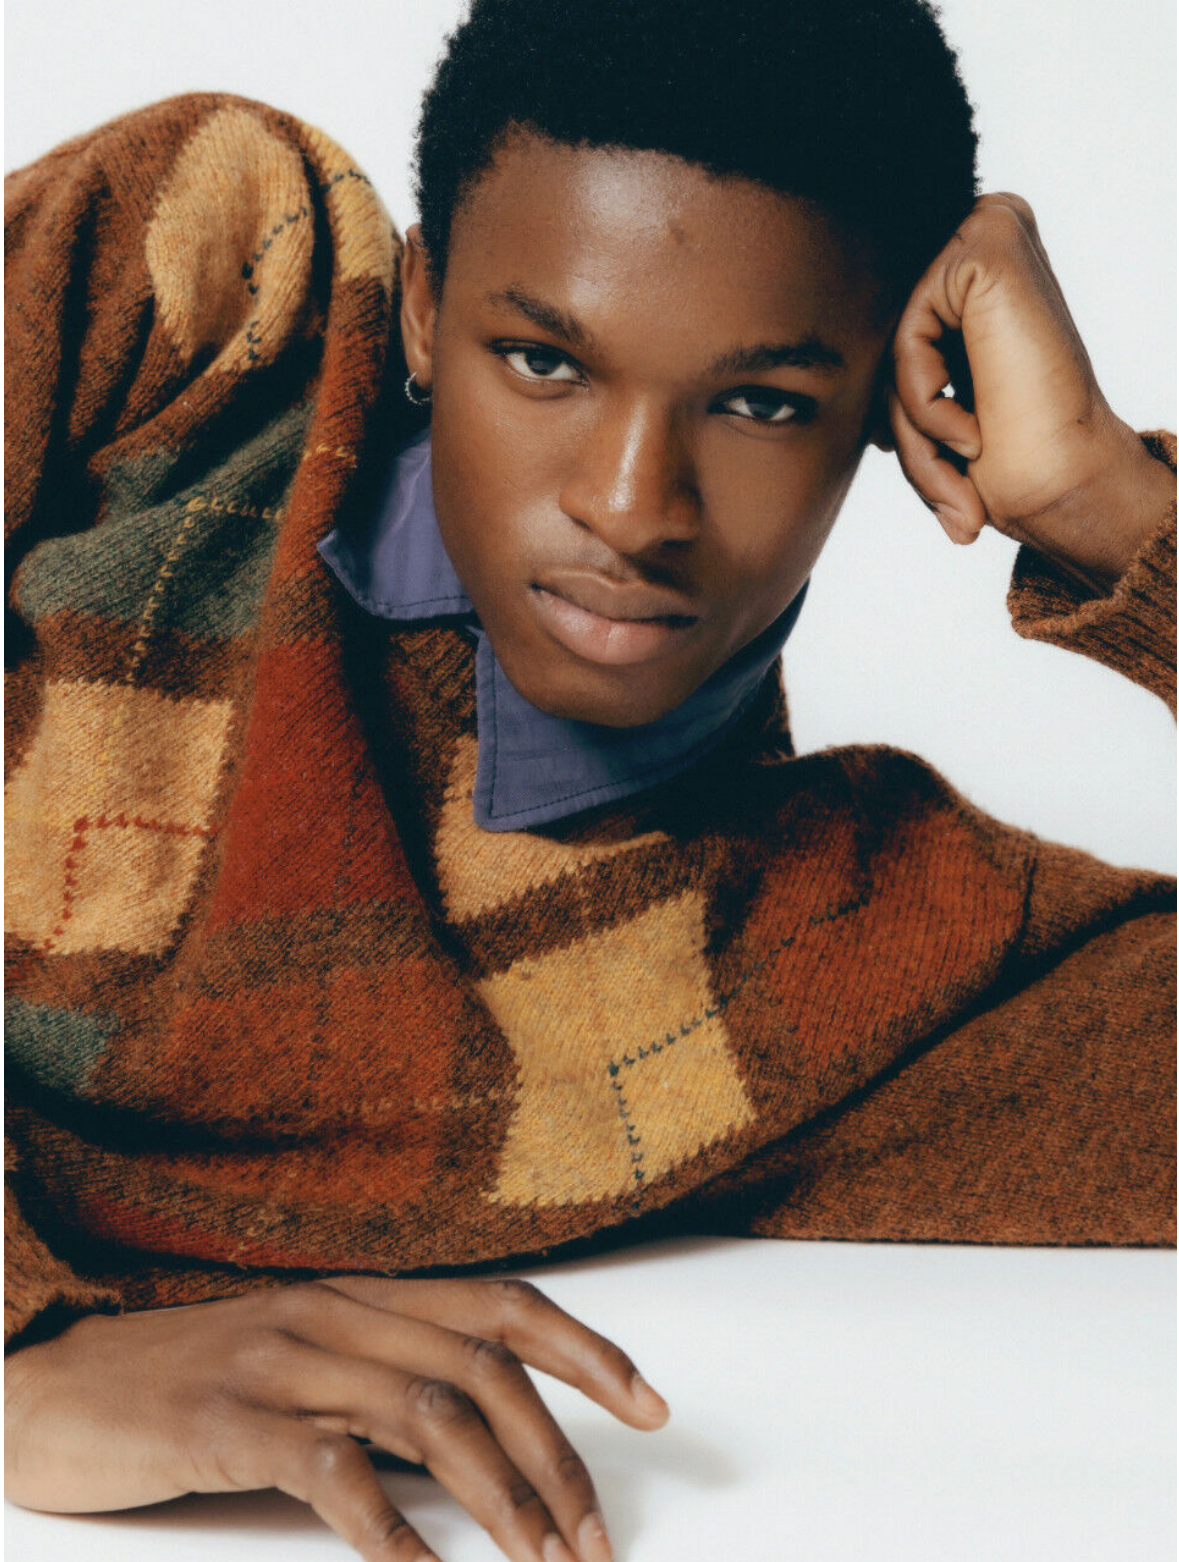

AYOMIDE

height 6'1" · bust 34" · waist 28" · hips 34.5" · suit 46
shoes size 45 EU/13.5 US/9.5 UK · hair black · eyes brown