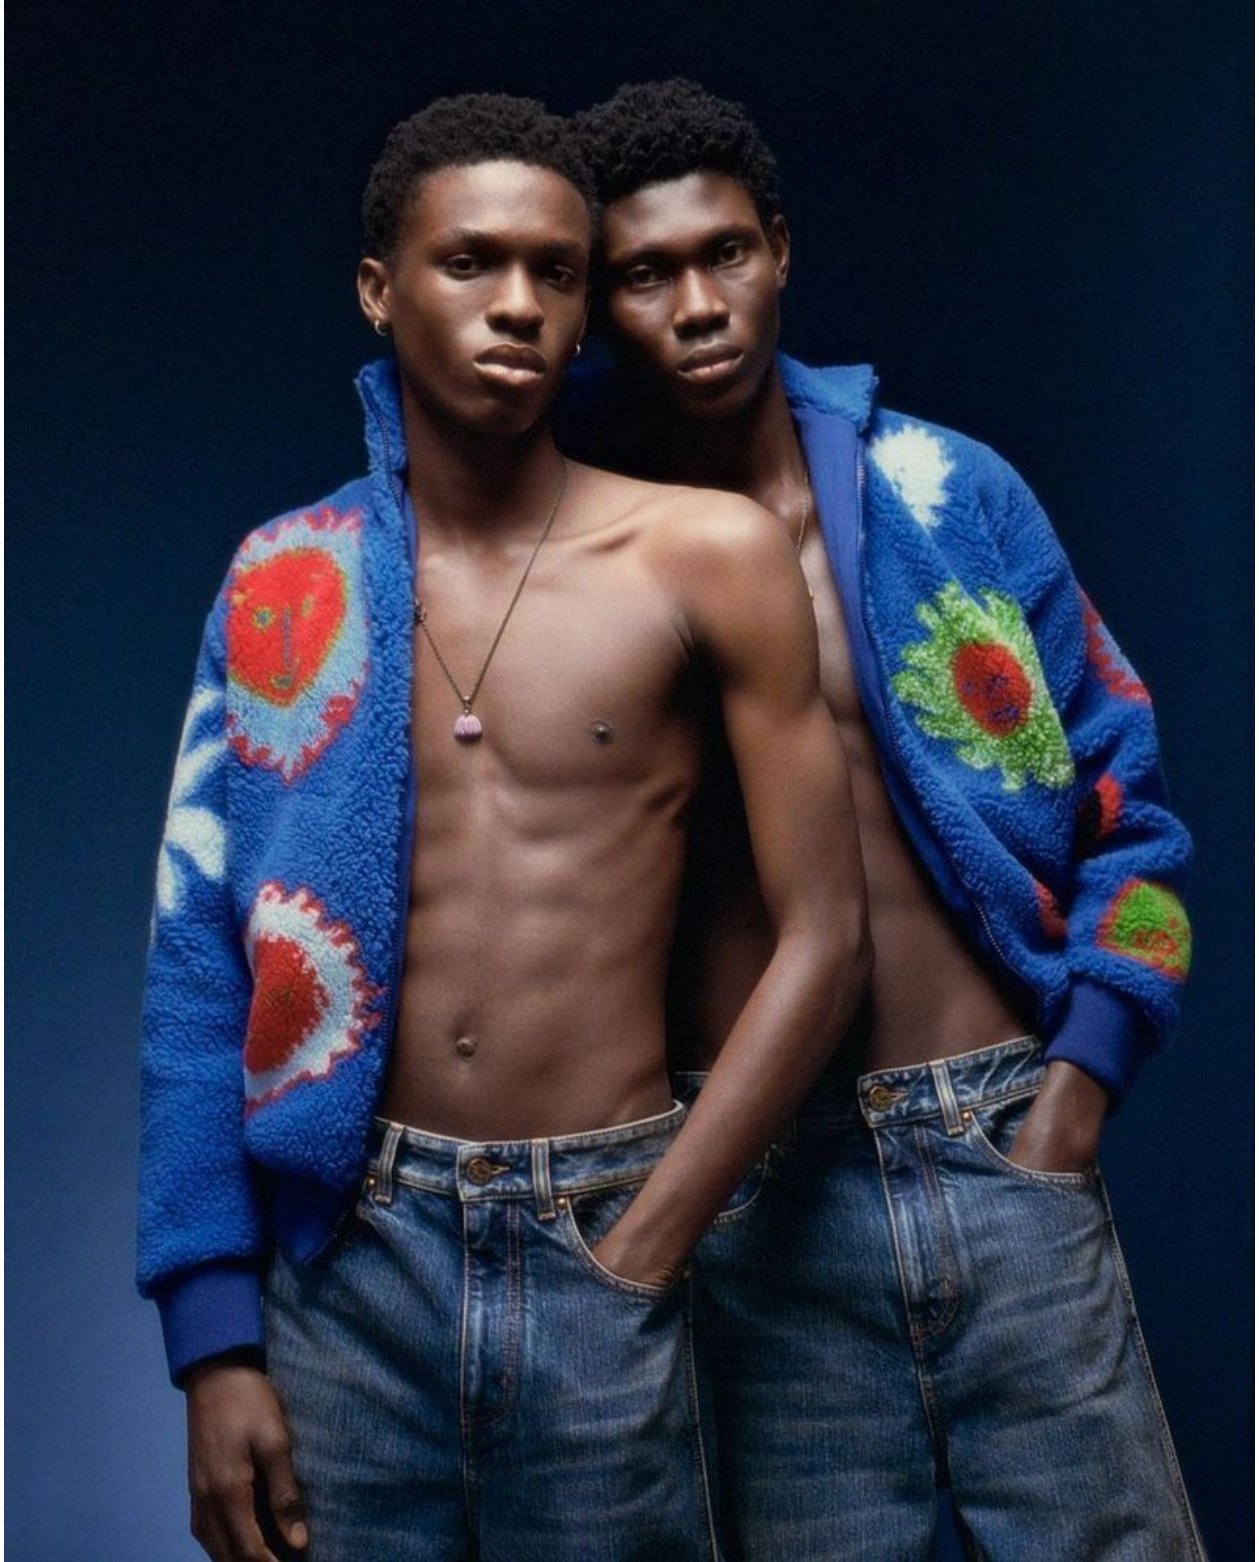

# AYOMIDE

height 6'1" · bust 34" · waist 28" · hips 34.5" · suit 46  
shoes size 45 EU/13.5 US/9.5 UK · hair black · eyes brown