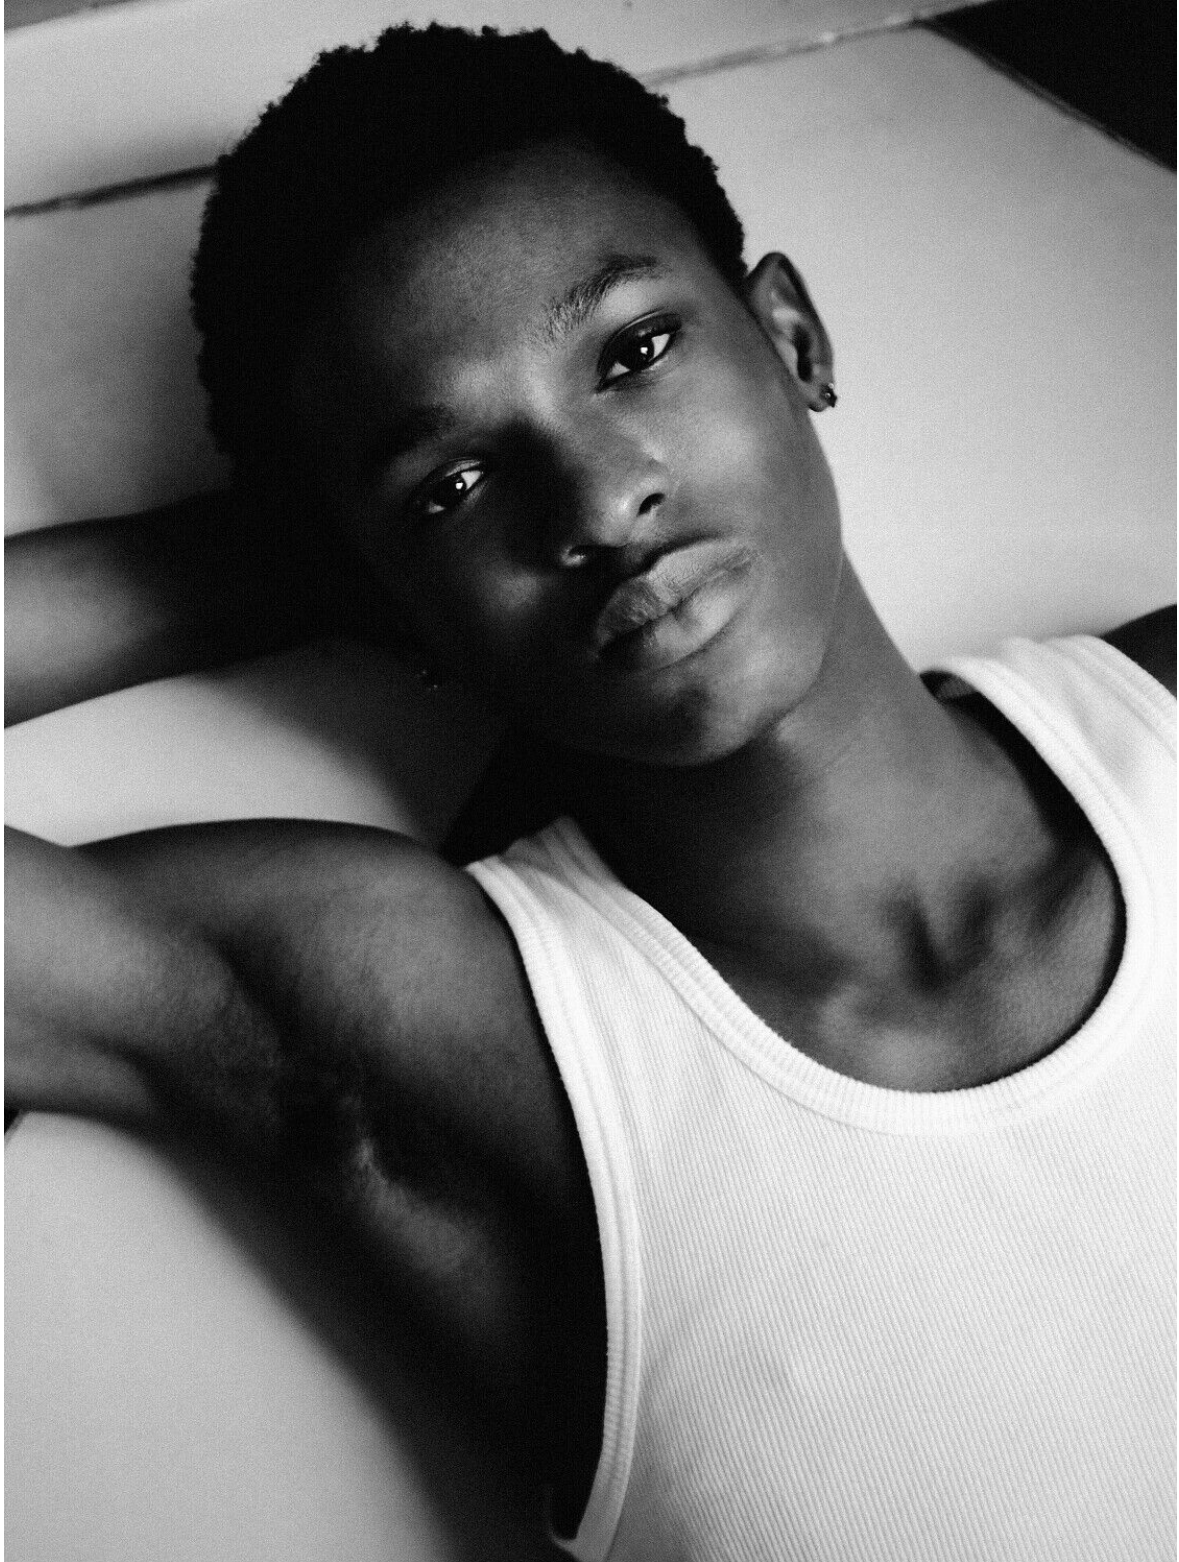

AYOMIDE

height 6'1" · bust 34" · waist 28" · hips 34.5" · suit 46
shoes size 45 EU/13.5 US/9.5 UK · hair black · eyes brown